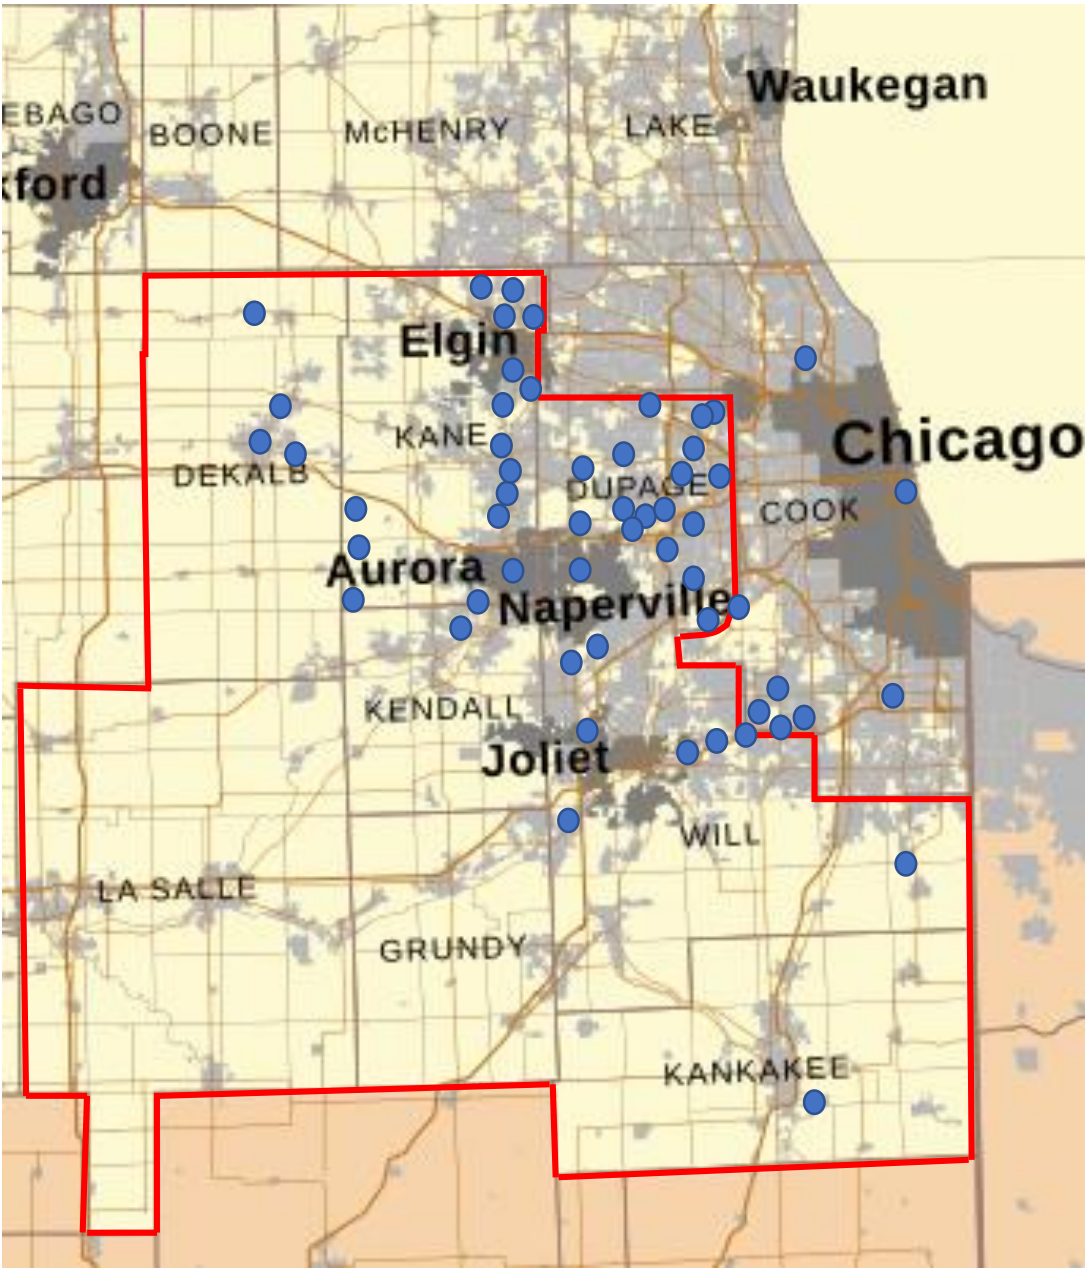

Sons of the American Revolution Fox Valley Chapter – Membership Distribution

In Region – More than One

- Naperville – 12
- Downers Grove – 8
- St. Charles – 7
- Chicago – 5
- Glen Ellyn – 5
- Sugar Grove – 4
- Aurora – 3
- Burr Ridge – 3
- Carol Stream – 3
- Geneva – 3
- Hinsdale – 3
- Joliet – 3
- Wheaton – 3
- Elk Grove Village – 2
- Frankfort – 2
- North Aurora – 2
- Palos Park – 2
- Roselle – 2
- Willow Springs – 2

Downstate

- Elizabeth, IL
- Pekin, IL

Out of State

- Aeworth, TX
- Albuquerque, NM
- Shakopee, MN
- Spring, TX

The Fox Valley Chapter covers the 8 County territory outlined in red. Membership is not exclusive to just this territory.